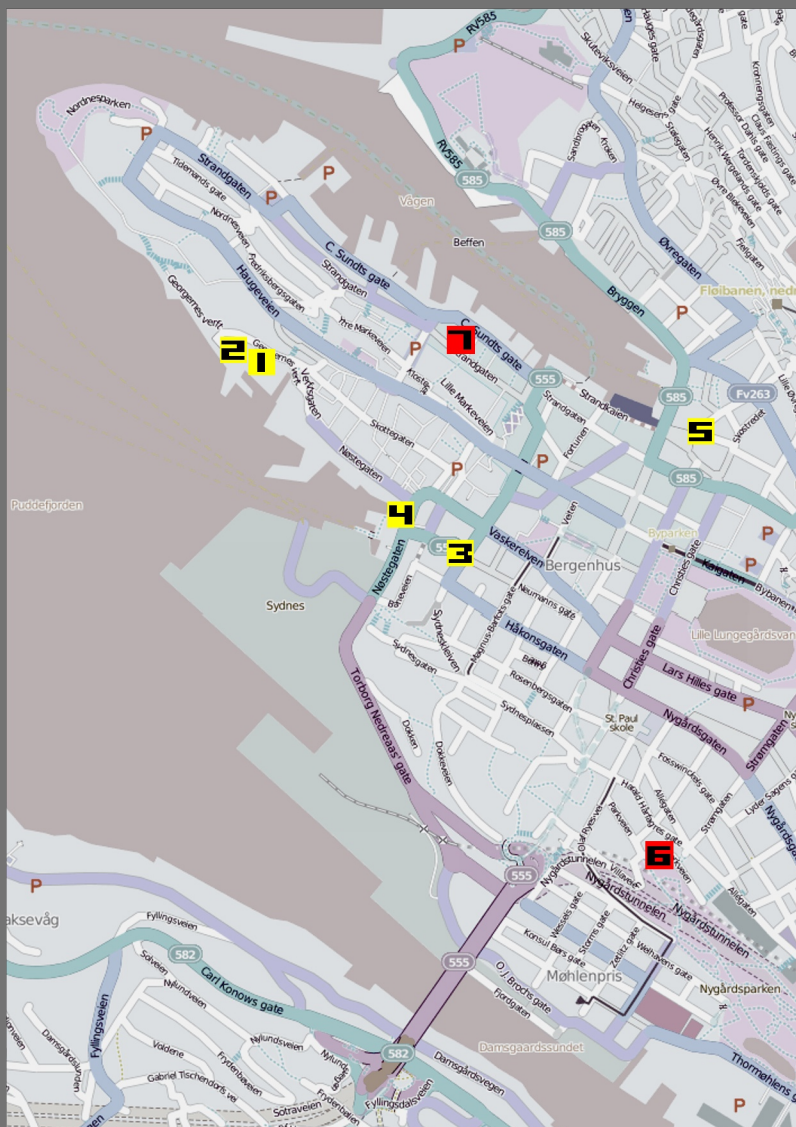

[W]=workshops [P]=presentations [L]=live arts

SATURDAY 20 NOV

11:00	[W] Psychedelic D.i.Y. Toilet Roll Goggles	KNIPSU
11:00	[W] Spectral Analysis & Processing in Pure Data	Studio USF
11:00	[L] exquisite_code	PikselHut
14:00	[P] Golden Shield Music	Studio USF
14:30	[P] Naked on Pluto	Studio USF
15:00	[P] The White People	Studio USF
16:00	[P] Scenic	Studio USF
17:00	[L] FRUIT+EMOTION=NOISE	Backstage USF
21:00	[L] Phantasmata	Studio USF
22:00	[L] faça-você-mesmo+hágalo usted mismo+diy	Studio USF

SUNDAY 21 NOV

03:00	[L] No tricks, no traps' by d.R.e.G.S.	T.B.C.
11:00	[W] Mouse and keyboard hack	KNIPSU
14:00	[P] Cartografia Sonora Antartica	Studio USF
15:00	[P] RDEX presentation	Studio USF
16:00	[P] CHEAP, FAT + OPEN	Studio USF
17:00	[L] Angular Momentum - finnisage concert	Entreê
21:00	[L] HYLICS	Studio USF
22:00	[L] RDEX	Studio USF
23:00	[L] DEGENERATIVE ILLETRISM	Studio USF
23:30	[L] Dystophonia	Studio USF
23:45	[L] UKI	Studio USF

See program for details on individual workshops, presentations, live arts and exhibitions

1. **1** PikselHut
   Georgernes Verft 12
   5011 Bergen, Norway
   +47 906 65 018
2. **2** Studio USF
   Georgernes Verft 3
   5011 Bergen, Norge
   +47 55 31 55 70
3. **3** KNIPSU
   Komediebakken 9
   5010 Nygårdshøyden
   Bergen
4. **4** Entreê
   Nøstegaten 42
   5011 Bergen, Norge
5. **5** Galleri 3,14
   Vågsallmenningen 12
   5014 Bergen, Norge
   +47 55 55 96 55
6. **6** Steens Hotel
   Parkveien 22
   5007 Bergen
   +47 55 30 88 88
7. **7** Augustin Hotel
   C. Sundts gate 22
   5004 Bergen
   +47 55 30 40 00